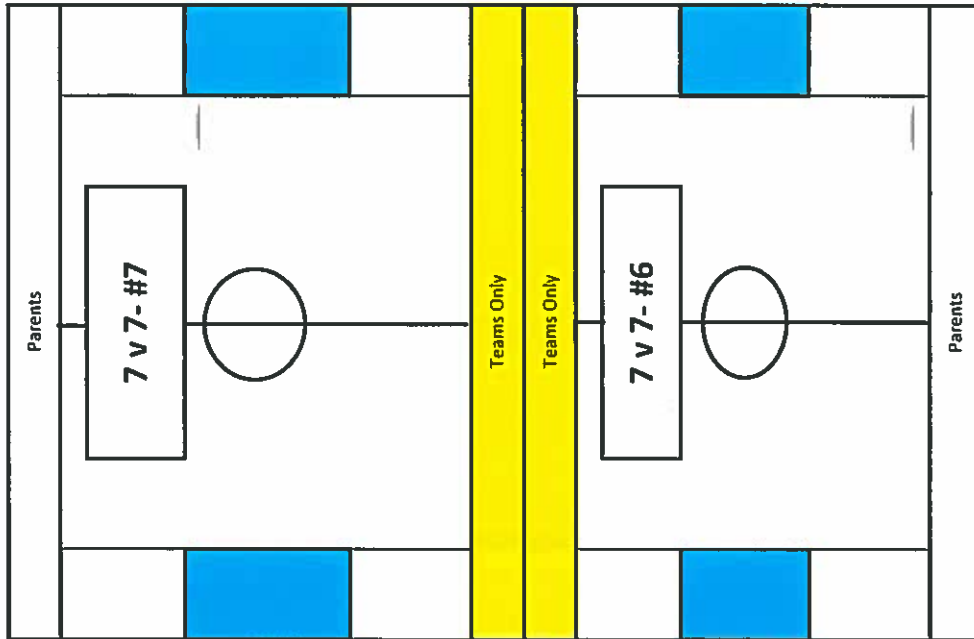

Lower Tilda B Stone (Dodgeville) Field